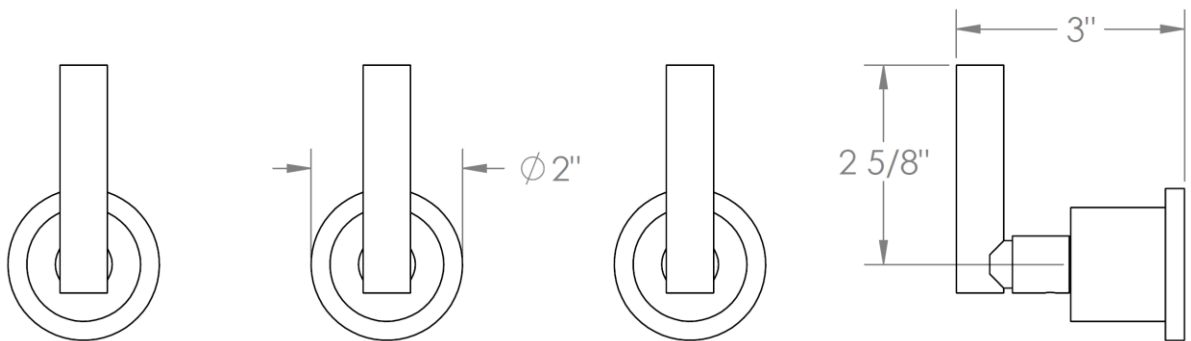

**27-WTR3-CL14**

Wall Mounted 3-Valve Shower Trim  
Includes Alignment Kit  
Requires SS-503 concealed rough

**WATERMARK DESIGNS 12/14/2018**

**27-WTR3-CL15**

Wall Mounted 3-Valve Shower Trim  
Includes Alignment Kit  
Requires SS-503 concealed rough