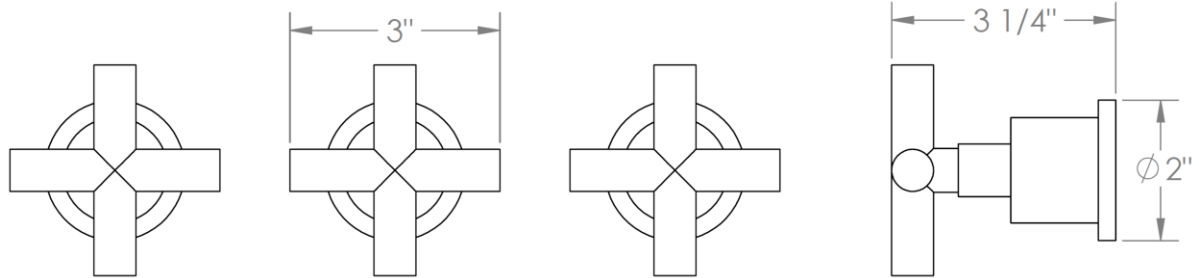

**27-WTR3-CL14**

Wall Mounted 3-Valve Shower Trim  
Includes Alignment Kit  
Requires SS-503 concealed rough

**WATERMARK DESIGNS 12/14/2018**

**27-WTR3-CL15**

Wall Mounted 3-Valve Shower Trim  
Includes Alignment Kit  
Requires SS-503 concealed rough