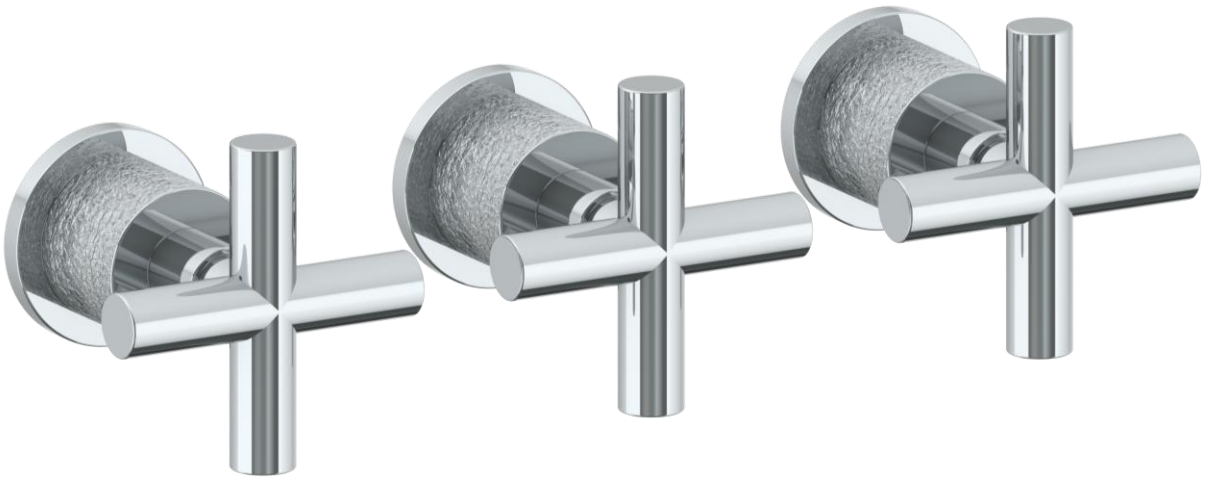

**27-WTR3-CL14**

Wall Mounted 3-Valve Shower Trim  
Includes Alignment Kit  
Requires SS-503 concealed rough

**WATERMARK DESIGNS 12/14/2018**

**27-WTR3-CL15**

Wall Mounted 3-Valve Shower Trim  
Includes Alignment Kit  
Requires SS-503 concealed rough